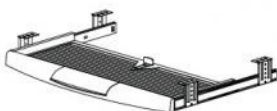

ACCESSORIES

PLASTIC KEYBOARD TRAY
YKT 570W x 403D x 77H