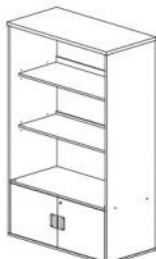

PEDESTAL

MOBILE PEDESTAL 1D1F
GM 2 400W x 480D x 560H

MOBILE PEDESTAL 3D
GM 3 400W x 480D x 560H

FIXED PEDESTAL 1D1F
GH 2 396W x 466D x 480H

FIXED PEDESTAL 3D
GH 3 396W x 466D x 480H

RETURN DRAWER 2D
GRD 2 396W x 376D x 340H

SIDE CONNECTION
YCT 700 700W x 700D x 25THK

LOW CABINET

SWINGING DOOR LOW CABINET
GD 880 800W x 400D x 820H

PIGEON HOLE LOW CABINET
GP 880 800W x 400D x 820H

SLIDING DOOR LOW CABINET
GS 880 800W x 400D x 820H

OPEN SHELF LOW CABINET
GO 880 800W x 400D x 820H

GLASS DOOR

SWINGING GLASS DOOR W/O GLASS LOCK
YG 880 760W x 770H x 5THK

SIDE CABINET

SIDE CABINET
GS 303 900W x 450D x 700H

MEDIUM CABINET AND BASE

SEMI SWINGING DOOR MEDIUM CABINET
GB 741 800W x 400D x 1642H

SWINGING DOOR MEDIUM CABINET
GW 747 800W x 400D x 1642H

BASE
GB 880 795W x 385D x 85H

SWINGING GLASS DOOR W/O GLASS LOCK
YG 741 760W x 1182H x 5THK

ACCESSORIES

PLASTIC KEYBOARD TRAY
YKT 570W x 403D x 77H

PENCIL TRAY
YPT 343W x 165D x 30H