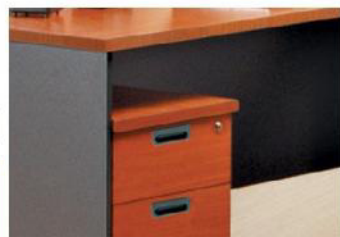

TECHNO

** OFFICE FURNITURE
& SEATING

** BUILT-IN & MODULAR
FURNITURE

** OPEN PLAN PARTITION

** CONTRACT FURNITURE

o f f i c e s y s t e m

G SERIES