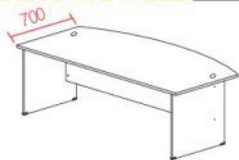

G SERIES Specification

EXECUTIVE TABLE

EXECUTIVE TABLE
GMB 180A 1800W x 900D x 750H

STANDARD AND SIDE TABLE

STANDARD TABLE
GT 127 1200W x 700D x 750H
GT 157 1500W x 700D x 750H
GT 187 1800W x 700D x 750H
GT 188 1800W x 800D x 750H