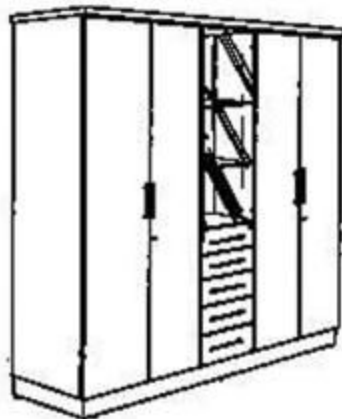

KCDZ 611CB - 4 DOOR CREDENZA
1610L x 456W x 710H

KCDZ 886CB - CREDENZA
2010L x 456W x 710H

KMGC 638CB - FULL GLASS CABINET
2410L x 463W x 1300H

KMGD 622CB - MEDIUM HEIGHT CABINET
1610L x 456W x 1300H

KFGC 633CB - FULL HEIGHT CABINET
2010L x 456W x 2070H

PFGC 635CB - FULL GLASS CABINET
2010L x 456W x 2070H

KFGC 663CB - HALF GLASS CABINET
810L x 456W x 2070H