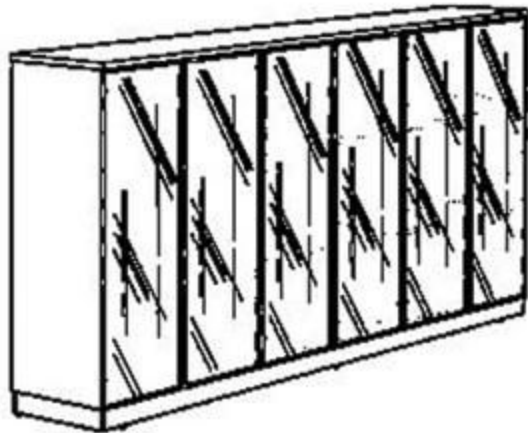

KCDZ 611CB - 4 DOOR CREDENZA
1610L x 456W x 710H

KCDZ 886CB - CREDENZA
2010L x 456W x 710H

KMGC 638CB - FULL GLASS CABINET
2410L x 463W x 1300H

KMGD 622CB - MEDIUM HEIGHT CABINET
1610L x 456W x 1300H

KFGC 633CB - FULL HEIGHT CABINET
2010L x 456W x 2070H

PFGC 635CB - FULL GLASS CABINET
2010L x 456W x 2070H

KFGC 663CB - HALF GLASS CABINET
810L x 456W x 2070H