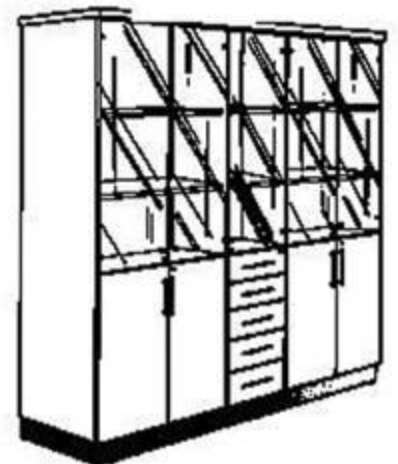

KCDZ 611CB - 4 DOOR CREDENZA
1610L x 456W x 710H

KCDZ 886CB - CREDENZA
2010L x 456W x 710H

KMGC 638CB - FULL GLASS CABINET
2410L x 463W x 1300H

KMGD 622CB - MEDIUM HEIGHT CABINET
1610L x 456W x 1300H

KFGC 633CB - FULL HEIGHT CABINET
2010L x 456W x 2070H

PFGC 635CB - FULL GLASS CABINET
2010L x 456W x 2070H

KFGC 663CB - HALF GLASS CABINET
810L x 456W x 2070H