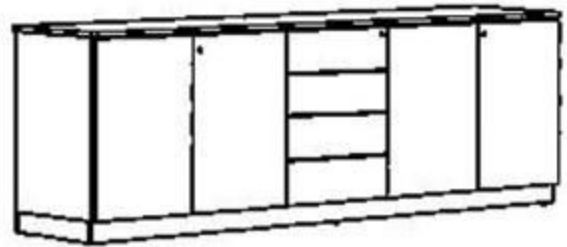

KCDZ 611CB - 4 DOOR CREDENZA
1610L x 456W x 710H

KCDZ 886CB - CREDENZA
2010L x 456W x 710H

KMGC 638CB - FULL GLASS CABINET
2410L x 463W x 1300H

KMGD 622CB - MEDIUM HEIGHT CABINET
1610L x 456W x 1300H

KFGC 633CB - FULL HEIGHT CABINET
2010L x 456W x 2070H

PFGC 635CB - FULL GLASS CABINET
2010L x 456W x 2070H

KFGC 663CB - HALF GLASS CABINET
810L x 456W x 2070H