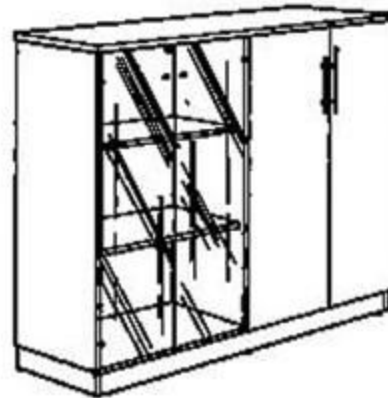

KCDZ 611CB - 4 DOOR CREDENZA
1610L x 456W x 710H

KCDZ 886CB - CREDENZA
2010L x 456W x 710H

KMGC 638CB - FULL GLASS CABINET
2410L x 463W x 1300H

KMGD 622CB - MEDIUM HEIGHT CABINET
1610L x 456W x 1300H

KFGC 633CB - FULL HEIGHT CABINET
2010L x 456W x 2070H

PFGC 635CB - FULL GLASS CABINET
2010L x 456W x 2070H

KFGC 663CB - HALF GLASS CABINET
810L x 456W x 2070H