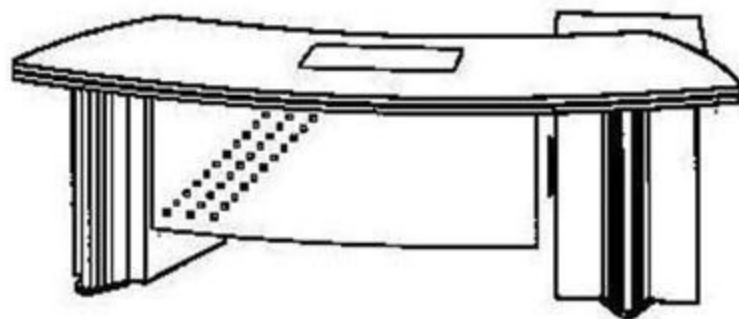

LAX - PRESIDENTIAL DESK
LDK 2238 - 2135L x 1065W x 760H

LAX - CONNECTION TABLE
LCT 66(L/R) - 1000L x 1000W x 760H

(L/R)

LCT 260 - COMPUTER TABLE
1200L x 600W x 740H

(L)

(R)

LSR 320(L/R)- SIDE RETURN
1440L x 510W x 686H

KNIGHT - L-SHAPE DESK
KKE 7072- 2250L x 2010W x 760H

KMP 300 - MOBILE PEDESTAL 3D
600L x 500W x 600H

CPU 165 - CPU TROLLEY
270L x 500W x 455H