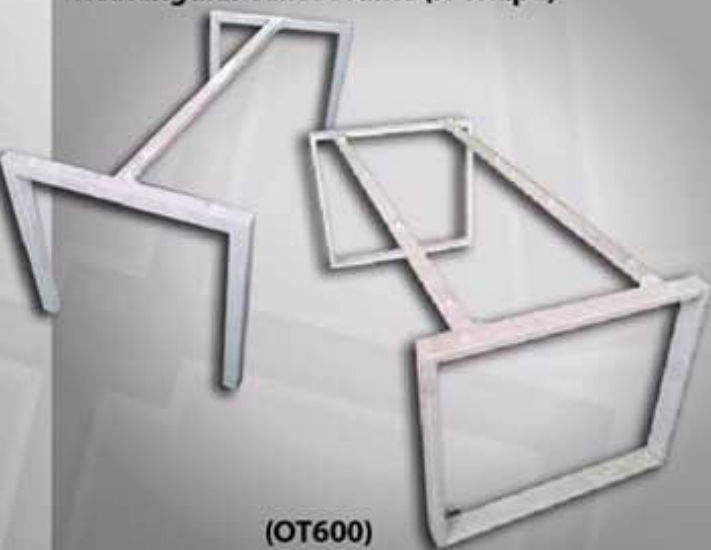

(JL800)
Metal J
Leg

(IL700)
Metal I
Leg

(PL725)
Pole Leg

(MP901)(MP903)(MP903)
Round METAL Modesty Panel

(NT500)
Rectangular Table Frame (N Shape)

(OT600)
Rectangular Table Frame(O Shape)

(VC100) Cantiliver
Frame (Slope)

(VC190)Cantiliver
Frame(Straight)

(VC200) Visitor Chair
Frame Without Armrest

(VC300) Visitor Chair
Frame With Armrest

Office Series